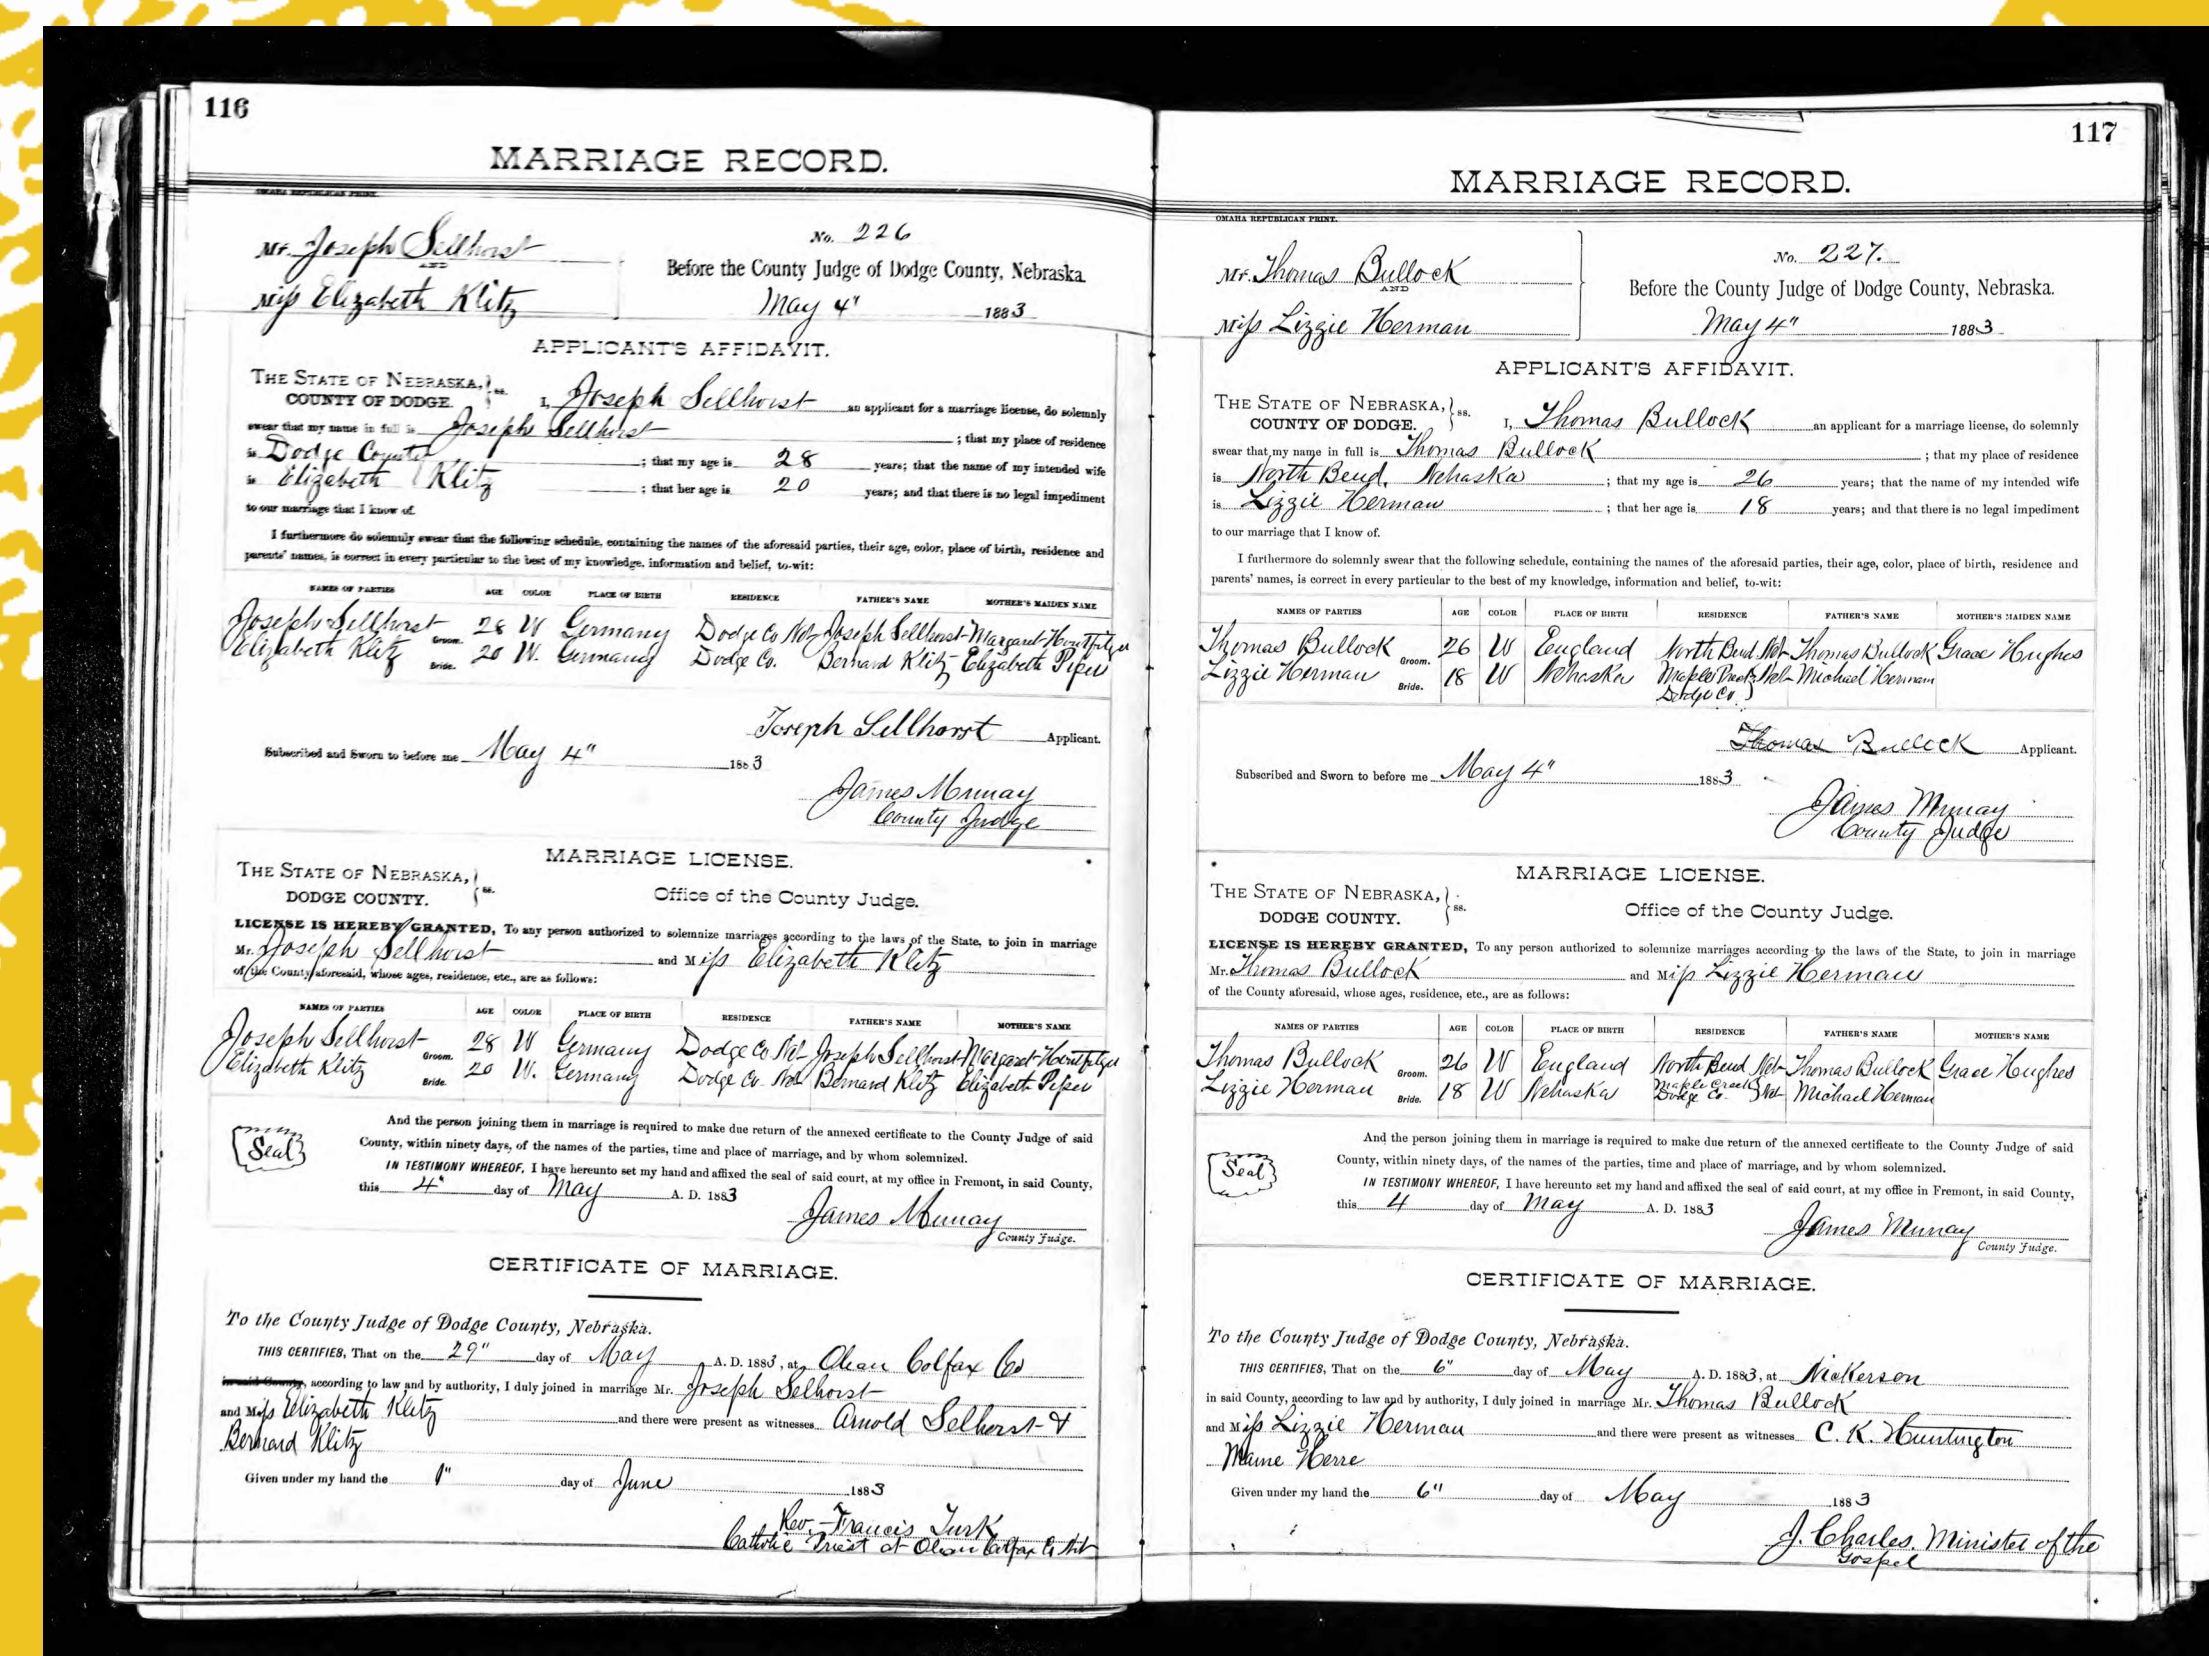

Marriage Record of Elisabeth Klitz and Joseph Sellhorst